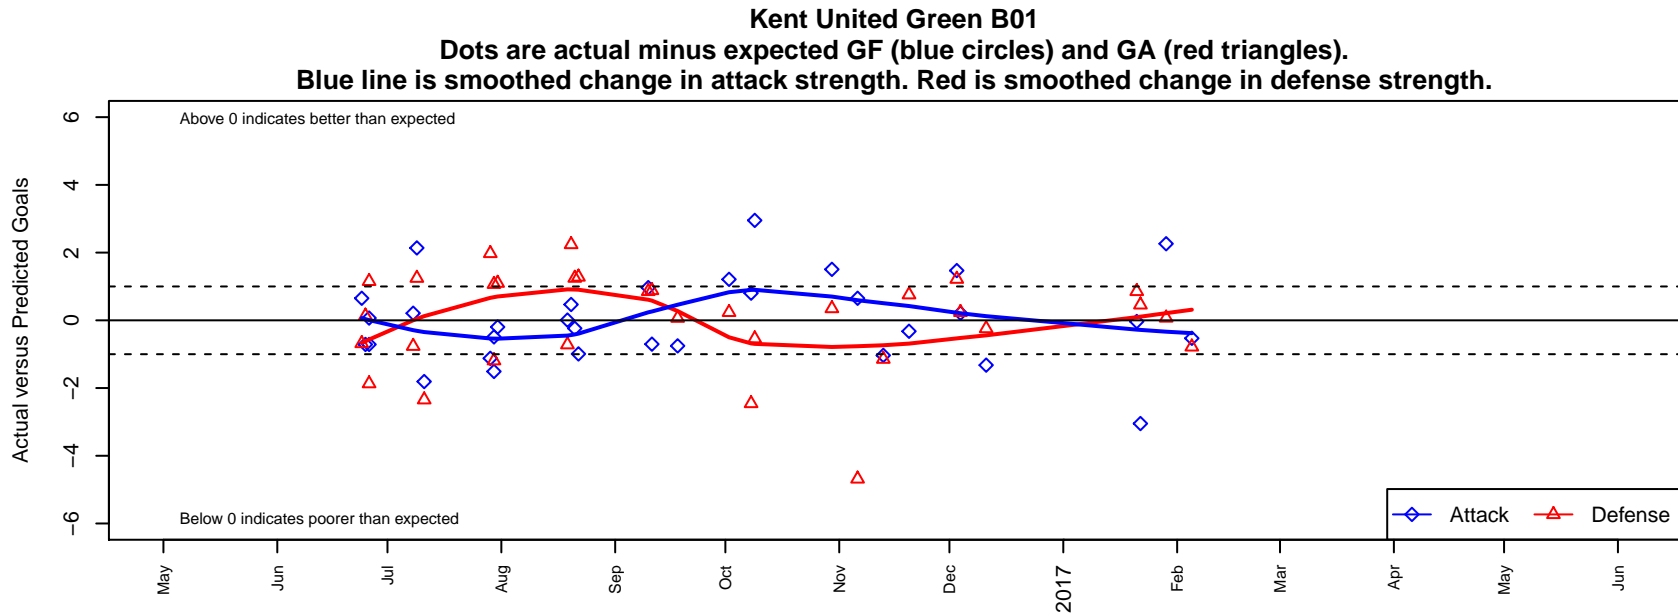

Kent United Green B01

Kent United
 Kent, WA
 B01 total strength=1507
 attack=15.35 defense=8.72
 fall league = RCL B01 Div 4

alt names used:
 KENT UNITED B01 GREEN (WA)
 KENT UNITED KENT UNITED GREEN B01
 KENT UNITED KU B01 GREEN (WA)
 Kent United B01 Green
 Kent United – B01 Green A
 Kent United – B01 Green A

**attack and defense variance (black dot)
relative to other teams
and top 10 in region**

**attack and defense rating
relative to others at age
and all opponents in last 13 months**

Performance relative to 13 month average