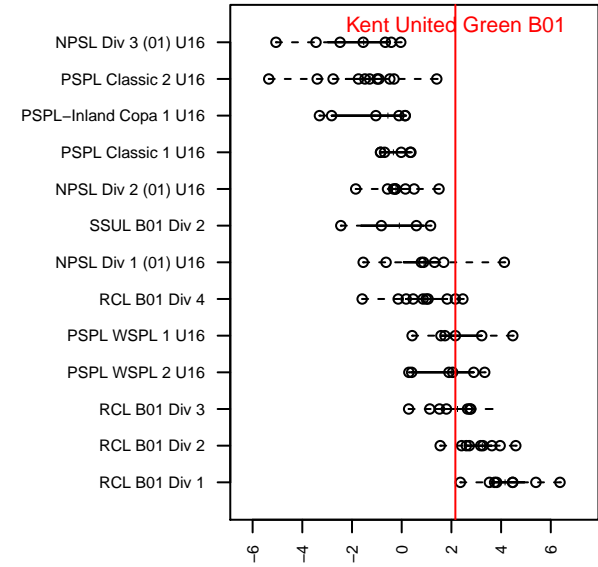

Kent United Green B01

Kent United
 Kent, WA
 B01 total strength=1507
 attack=15.35 defense=8.72
 fall league = RCL B01 Div 4

alt names used:
 KENT UNITED B01 GREEN (WA)
 KENT UNITED KENT UNITED GREEN B01
 KENT UNITED KU B01 GREEN (WA)
 Kent United B01 Green
 Kent United – B01 Green A
 Kent United – B01 Green A

**attack and defense variance (black dot)
relative to other teams
and top 10 in region**

**attack and defense rating
relative to others at age
and all opponents in last 13 months**

Performance relative to 13 month average